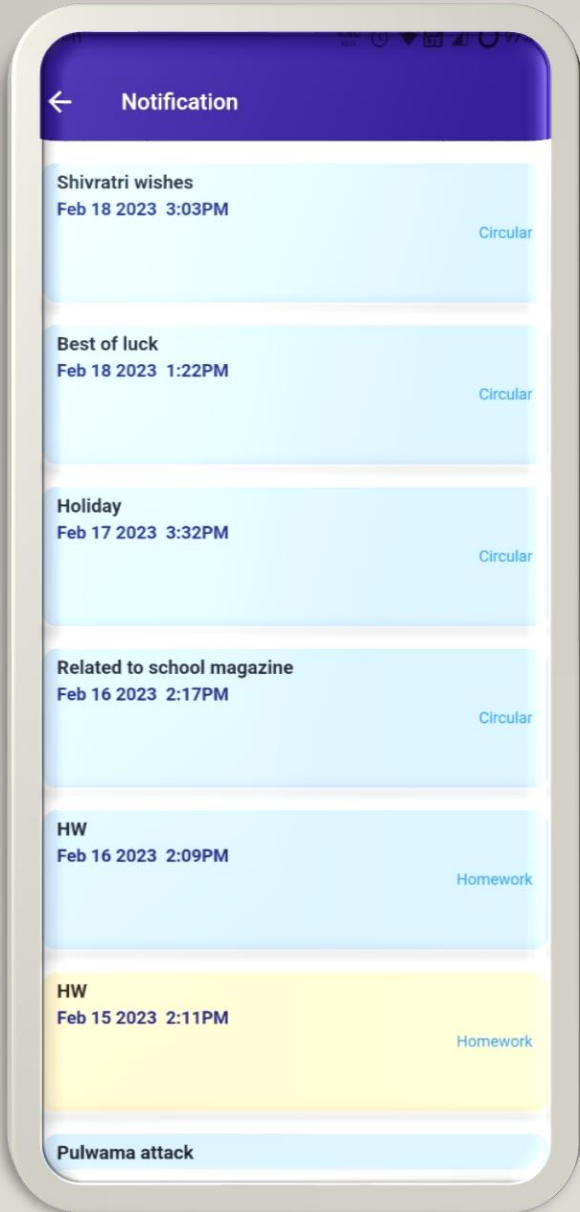

## INTERFACE OF THE PTS STUDENT APP DASHBOARD

PTS STUDENT APP HAS MULTIPLE MODULES WHICH ARE EASY TO USE WHERE THE STUDENTS CAN FIND AND DOWNLOAD, DIFFERENT CONTENT LIKE HOMEWORK, ATTENDANCE, IMAGE GALLERY, MESSAGE, FEE, RESULTS AND ETC. THAT WILL BE UPLOADED BY THE SCHOOL !

# PROFILE

ON PROFILE ICON STUDENT CAN SEE HIS/HER DETAILS I.E IMAGE, ADDRESS, EMERGENCY NUMBER, PARENTS DETAIL AS PER THE SCHOOL RECORD.

## NOTIFICATION TAB

PARENTS CAN SEE DIFFERENT NOTIFICATIONS HERE LIKE HOMEWORK, CIRCULAR, ASSIGNMENT AND MESSAGE ETC. THAT WILL BE SENT BY SCHOOL,

## MESSAGE TAB

---

PARENTS CAN SEE DIFFERENT MESSAGES THAT SCHOOL HAS SENT TO THEM LIKE AUDIO MESSAGE, TEXT MESSAGE AND ATTENDANCE MESSAGE FOR INFORMATION.