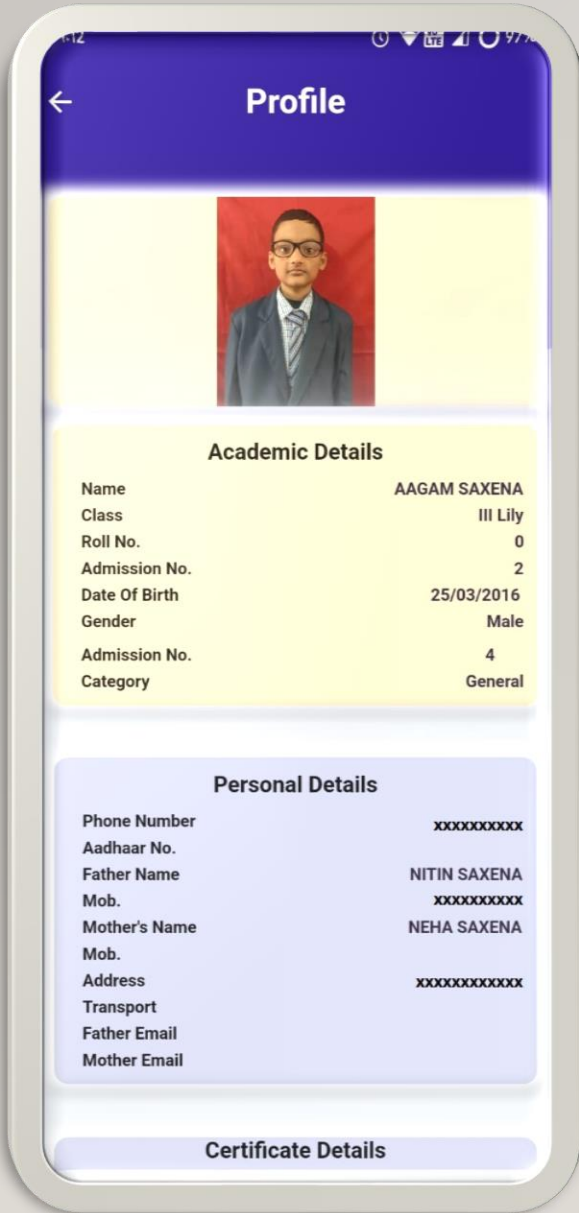

## PTS STAFF APP AFTER INSTALLING

HURRAY !!

YOU HAVE SUCCESSFULLY DOWNLOADED IT

The image shows a mobile application interface for login. At the top, there is a header with a school building icon and the text "Welcome To PTS Student". Below this, there are three input fields: "User Id" with the value "4", "Password" with masked characters "...." and an eye icon, and "School Key" with the value "6". A "Forget Password" link is located below the password field. At the bottom, there is a black "SIGN IN" button.

## INTERFACE OF THE LOGIN SECTION

CREDENTIALS WILL BE REQUIRED TO LOGIN FOR THE PARTICULAR STUDENTS, IT WILL BE PROVIDED BY THE SCHOOL

## INTERFACE OF THE PTS STUDENT APP DASHBOARD

PTS STUDENT APP HAS MULTIPLE MODULES WHICH ARE EASY TO USE WHERE THE STUDENTS CAN FIND AND DOWNLOAD, DIFFERENT CONTENT LIKE HOMEWORK, ATTENDANCE, IMAGE GALLERY, MESSAGE, FEE, RESULTS AND ETC. THAT WILL BE UPLOADED BY THE SCHOOL !

# PROFILE

ON PROFILE ICON STUDENT CAN SEE HIS/HER DETAILS I.E IMAGE, ADDRESS, EMERGENCY NUMBER, PARENTS DETAIL AS PER THE SCHOOL RECORD.