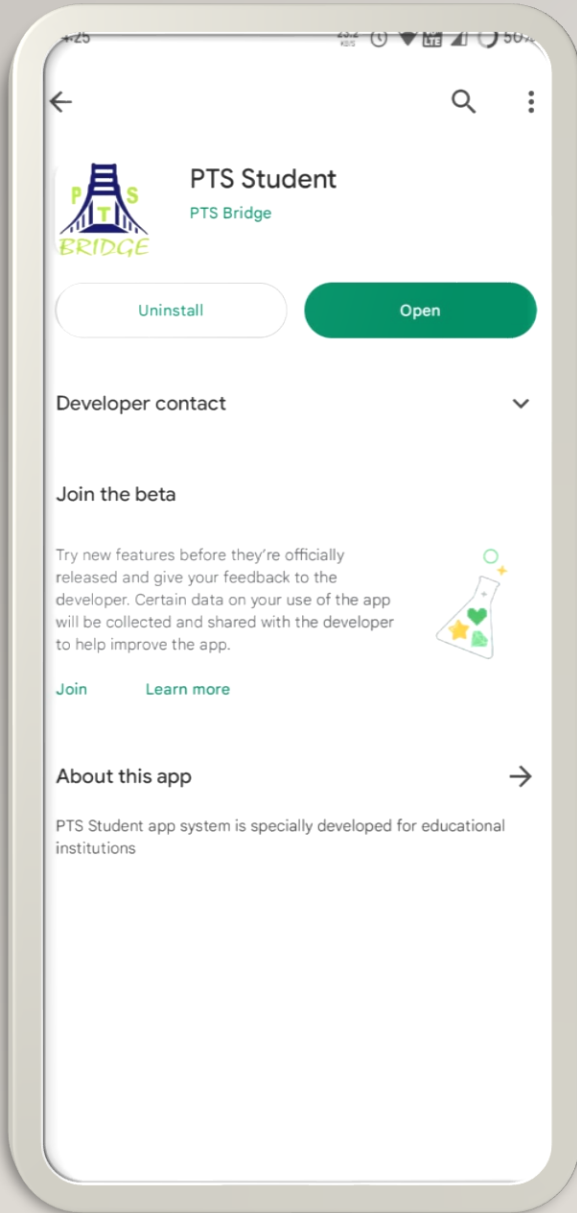

# PTS STUDENT APP

YOU CAN EASILY FIND THIS APP ON PLAY STORE & APP STORE BY TYPING PTS STUDENT

MAKE SURE AFTER THE INSTALLATION YOU ALLOW ALL THE PERMISSIONS ASK BY THE APP, ONCE IT IS INSTALLED, IT WILL APPEAR ON YOU MOBILE SCREEN.

## PTS STAFF APP AFTER INSTALLING

HURRAY !!

YOU HAVE SUCCESSFULLY DOWNLOADED IT

The image shows a mobile application interface for login. At the top, there is a header with a school building icon and the text "Welcome To PTS Student". Below this, there are three input fields: "User Id" with the value "4", "Password" with masked characters "...." and an eye icon, and "School Key" with the value "6". A "Forget Password" link is located below the password field. At the bottom, there is a black "SIGN IN" button.

## INTERFACE OF THE PTS STUDENT APP DASHBOARD

PTS STUDENT APP HAS MULTIPLE MODULES WHICH ARE EASY TO USE WHERE THE STUDENTS CAN FIND AND DOWNLOAD, DIFFERENT CONTENT LIKE HOMEWORK, ATTENDANCE, IMAGE GALLERY, MESSAGE, FEE, RESULTS AND ETC. THAT WILL BE UPLOADED BY THE SCHOOL !

# PROFILE

ON PROFILE ICON STUDENT CAN SEE HIS/HER DETAILS I.E IMAGE, ADDRESS, EMERGENCY NUMBER, PARENTS DETAIL AS PER THE SCHOOL RECORD.