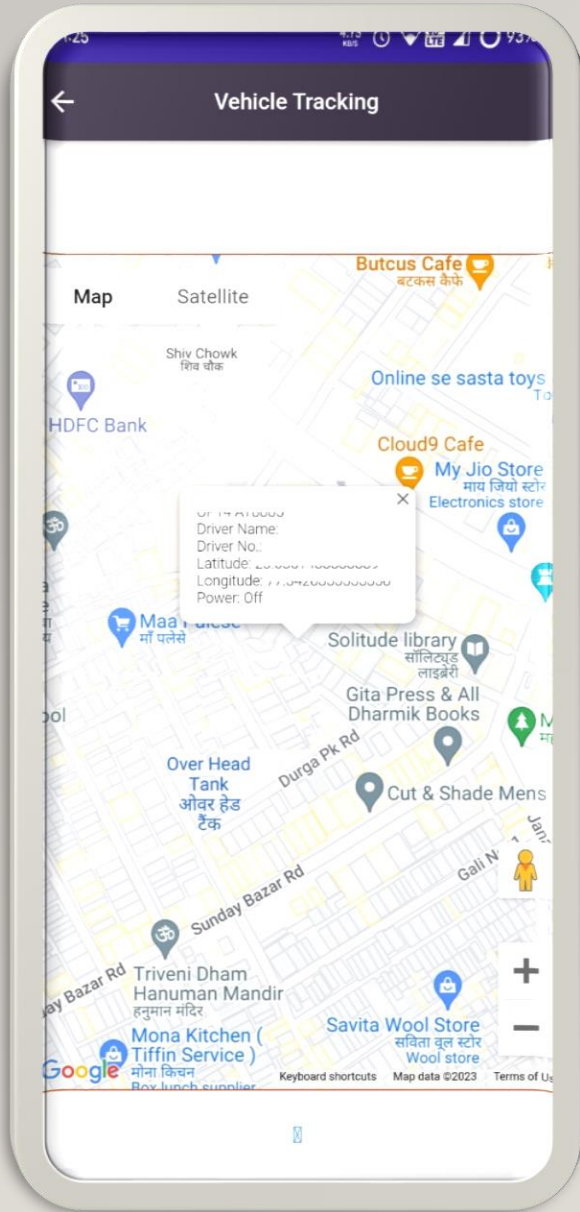

# VEHICLE TRACKING

VEHICLE TRACKING OPTIONS IS THE WAY TO MAKES THE PARENT FEEL SAFE FOR THEIR WARD THEY CAN SEE THEIR WARD BUS LOCATION THROUGH THIS TRACKING TAB !