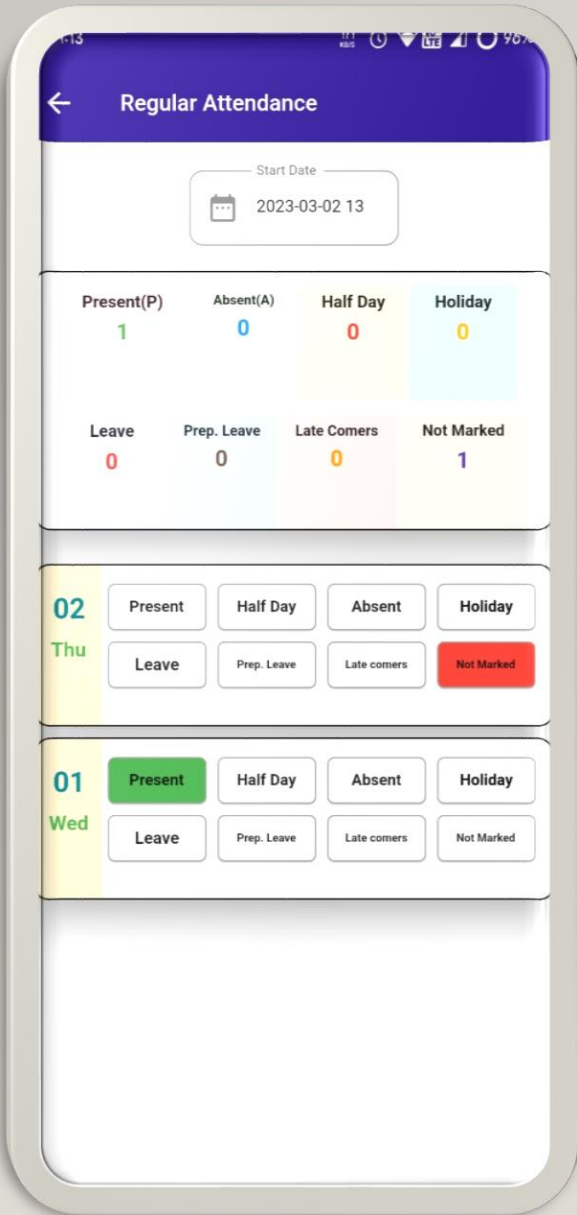

# PROFILE

ON PROFILE ICON STUDENT CAN SEE HIS/HER DETAILS I.E IMAGE, ADDRESS, EMERGENCY NUMBER, PARENTS DETAIL AS PER THE SCHOOL RECORD.

## NOTIFICATION TAB

PARENTS CAN SEE DIFFERENT NOTIFICATIONS HERE LIKE HOMEWORK, CIRCULAR, ASSIGNMENT AND MESSAGE ETC. THAT WILL BE SENT BY SCHOOL,

## MESSAGE TAB

---

PARENTS CAN SEE DIFFERENT MESSAGES THAT SCHOOL HAS SENT TO THEM LIKE AUDIO MESSAGE, TEXT MESSAGE AND ATTENDANCE MESSAGE FOR INFORMATION.

## DOWNLOAD TAB

PARENTS CAN DOWNLOAD THE HOMEWORK, CLASSWORK, ASSIGNMENT, SYLLABUS, TIME TABLE, EXAM SCHEDULE AND CIRCULAR ETC. THROUGH THIS TAB