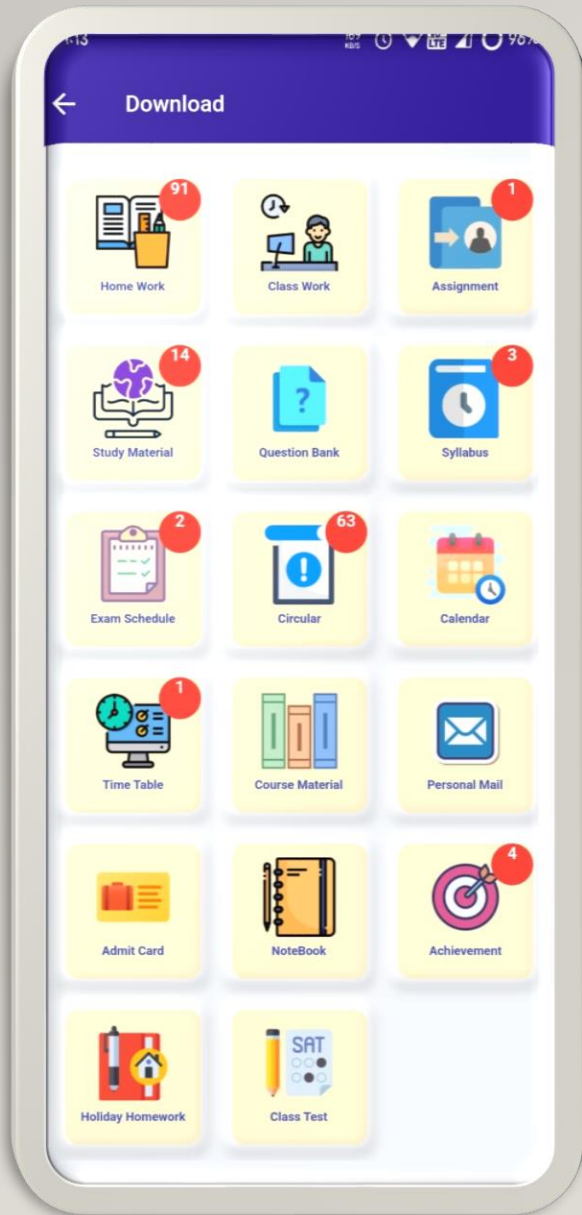

# PROFILE

ON PROFILE ICON STUDENT CAN SEE HIS/HER DETAILS I.E IMAGE, ADDRESS, EMERGENCY NUMBER, PARENTS DETAIL AS PER THE SCHOOL RECORD.

## NOTIFICATION TAB

PARENTS CAN SEE DIFFERENT NOTIFICATIONS HERE LIKE HOMEWORK, CIRCULAR, ASSIGNMENT AND MESSAGE ETC. THAT WILL BE SENT BY SCHOOL,

## MESSAGE TAB

---

PARENTS CAN SEE DIFFERENT MESSAGES THAT SCHOOL HAS SENT TO THEM LIKE AUDIO MESSAGE, TEXT MESSAGE AND ATTENDANCE MESSAGE FOR INFORMATION.

## DOWNLOAD TAB

PARENTS CAN DOWNLOAD THE HOMEWORK, CLASSWORK, ASSIGNMENT, SYLLABUS, TIME TABLE, EXAM SCHEDULE AND CIRCULAR ETC. THROUGH THIS TAB