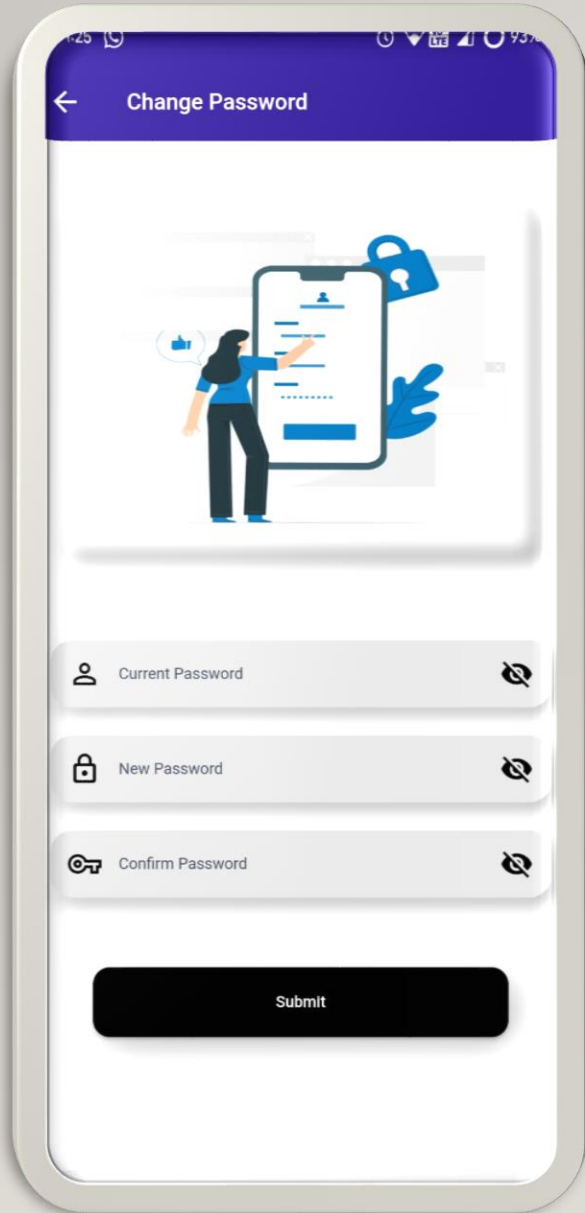

# FEE TAB

PARENTS CAN SEE THE COMPLETE FEE DETAILS INCLUDING FEE PAYABLE , PAYMENT STATUS AND DUES WHERE PARENTS CAN FIND MULTIPLE WAYS OF PAYMENT I.E-UPI, CARD(DEBIT/CREDIT), INTERNET BANKING, WALLET ETC.AND CAN GET FEE RECEIPT AS WELL

## RESULT TAB

---

AS SOON AS RESULTS ARE DECLARED AT SCHOOL, PARENTS CAN SEE AND  
DOWNLOAD THE REPORT CARD

## FEEDBACK

---

THROUGH THE FEEDBACK TAB, PARENTS CAN APPLY FOR LEAVE SEND FEEDBACK OR COMPLAINT TO THE SCHOOL.